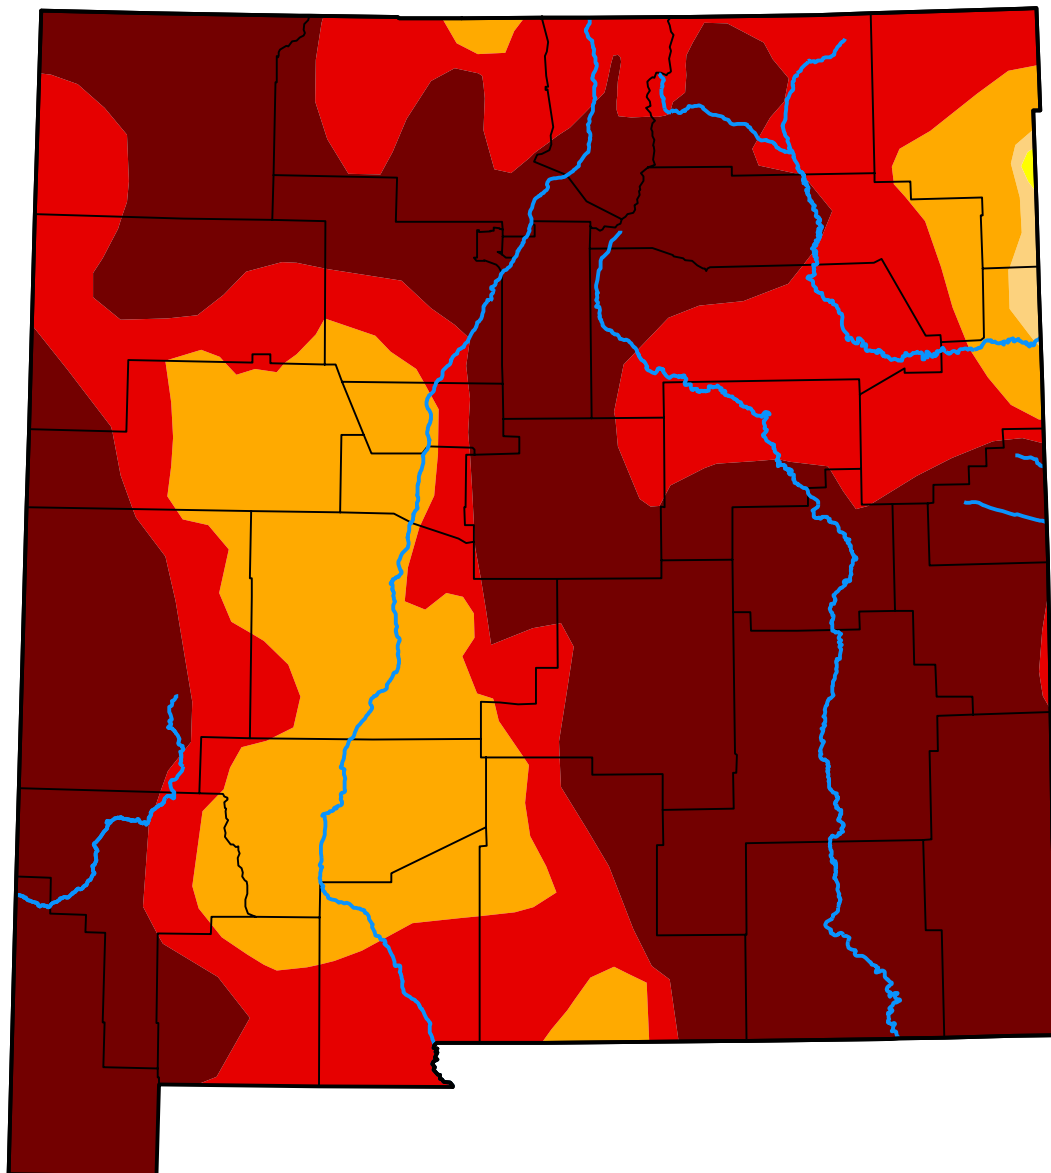

U.S. Drought Monitor New Mexico

January 5, 2021
(Released Thursday, Jan. 7, 2021)
Valid 7 a.m. EST

Intensity:

-  None
-  D0 Abnormally Dry
-  D1 Moderate Drought
-  D2 Severe Drought
-  D3 Extreme Drought
-  D4 Exceptional Drought

The Drought Monitor focuses on broad-scale conditions. Local conditions may vary. For more information on the Drought Monitor, go to <https://droughtmonitor.unl.edu/About.aspx>

Author:

Deborah Bathke
National Drought Mitigation Center